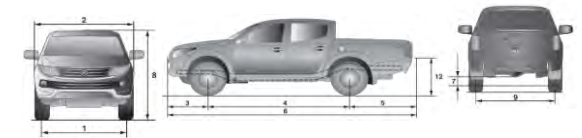

FULLBACK

Effective 1st April 2018

Version Code	Trim Level	Model/Version description	Fuel	Euro Status	Min Turning Ratio (M)	Approach Angle (°)	Departure Angle (°)	Power (HP) at RPM	Max Torque (Nm) at RPM	Max Speed (MPH)	Dimensions (mm)				GVW (KG)	Seats	Nominal Payload* (KG)	Towing (unbraked)	Hom	Fuel Consumption (combined)		Dimensions (mm)		
											Cargo Bed Length	Cargo Bed Width	Cargo Bed Height	Payload Volume (M³)						MPG (l/100km)	CO2 (g/km)	Length	Width	Height
DOUBLE CAB (MANUAL)																								
503.98U.1	SX	Fullback Double Cab 2.4 150HP 6Spd Manual SX	Diesel	EU6	5.9	30	22	150 at 3500	380 at 1500	105	1520	1470	845	1.9	2800	5	1045	3100	N1	40.9 (6.9)	180	5285	1785	1775
503.9BS.1	LX	Fullback Double Cab 2.4 180HP 6Spd Manual LX	Diesel	EU6	5.9	30	22	180 at 3500	430 at 2500	111	1520	1470	850	1.9	2905	5	1045	3100	N1	39.8 (7.1)	186	5285	1815	1780
503.9CS.1	Cross	Fullback Double Cab 2.4 180 HP 6Spd Manual Cross	Diesel	EU6	5.9	30	22	180 at 3500	430 at 2500	111	1520	1470	850	1.9	2905	5	1045	3100	N1	39.8 (7.1)	186	5285	1815	1780
DOUBLE CAB (AUTOMATIC)																								
503.9BR.1	LX	Fullback Double Cab 2.4 180HP 5Spd Auto LX	Diesel	EU6	5.9	30	22	180 at 3500	430 at 2500	109	1520	1470	850	1.9	2910	5	1050	3100	N1	37.7 (7.5)	196	5285	1815	1780
503.9CR.1	Cross	Fullback Double Cab 2.4 180 HP 5Spd Auto Cross	Diesel	EU6	5.9	30	22	180 at 3500	430 at 2500	109	1520	1470	850	1.9	2910	5	1050	3100	N1	37.7 (7.5)	196	5285	1815	1780

Pricelists - Versions

FULLBACK

Effective 1st April 2018

Version Code	Trim Level	Model/Version description	Basic Price	VAT@20%	Total Price	OTR Charges*	Total Est. OTR Price**	1st year VED (incl. in OTR)
DOUBLE CAB (MANUAL)								
503.98U.1	SX	Fullback Double Cab 2.4 150HP 6Spd Manual SX	£21,995.00	£4,399.00	£26,394.00	£1,079.00	£27,473.00	£250.00
503.9BS.1	LX	Fullback Double Cab 2.4 180HP 6Spd Manual LX	£24,145.00	£4,829.00	£28,974.00	£1,079.00	£30,053.00	£250.00
503.9CS.1	Cross	Fullback Double Cab 2.4 180 HP 6Spd Manual Cross	£26,595.00	£5,319.00	£31,914.00	£1,079.00	£32,993.00	£250.00
DOUBLE CAB (AUTOMATIC)								
503.9BR.1	LX	Fullback Double Cab 2.4 180HP 5Spd Auto LX	£25,545.00	£5,109.00	£30,654.00	£1,079.00	£31,733.00	£250.00
503.9CR.1	Cross	Fullback Double Cab 2.4 180 HP 5Spd Auto Cross	£27,995.00	£5,599.00	£33,594.00	£1,079.00	£34,673.00	£250.00

IMPORTANT NOTICE