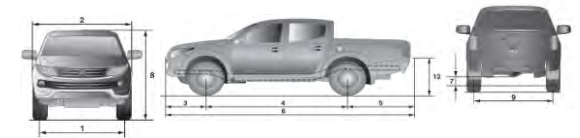

Technical Information & Performance

FULLBACK

Effective 1st October 2017

Version Code	Trim Level	Model/Version description	Fuel	Euro Status	Min Turning Ratio (M)	Approach Angle (°)	Departure Angle (°)	Power (HP) at RPM	Max Torque (Nm) at RPM	Max Speed (MPH)	Dimensions (mm)				GVW (KG)	Seats	Nominal Payload* (KG)	Towing (unbraked)	Hom	Fuel Consumption (combined)		Dimensions (mm)		
											Cargo Bed Length	Cargo Bed Width	Cargo Bed Height	Payload Volume (M³)						MPG (l/100km)	CO2 (g/km)	Length	Width	Height
DOUBLE CAB (MANUAL)																								
503.98U.1	SX	Fullback Double Cab 2.4 150HP 6Spd Manual SX	Diesel	EU6	5.9	30	22	150 at 3500	380 at 1500	105	1520	1470	845	1.9	2800	5	1045	3100	N1	40.9 (6.9)	180	5285	1785	1775
503.9BS.1	LX	Fullback Double Cab 2.4 180HP 6Spd Manual LX	Diesel	EU6	5.9	30	22	180 at 3500	430 at 2500	111	1520	1470	850	1.9	2905	5	1045	3100	N1	39.8 (7.1)	186	5285	1815	1780
503.9CS.1	Cross	Fullback Double Cab 2.4 180 HP 6Spd Manual Cross	Diesel	EU6	5.9	30	22	180 at 3500	430 at 2500	111	1520	1470	850	1.9	2905	5	1045	3100	N1	39.8 (7.1)	186	5285	1815	1780
DOUBLE CAB (AUTOMATIC)																								
503.9BR.1	LX	Fullback Double Cab 2.4 180HP 5Spd Auto LX	Diesel	EU6	5.9	30	22	180 at 3500	430 at 2500	109	1520	1470	850	1.9	2910	5	1050	3100	N1	37.7 (7.5)	196	5285	1815	1780
503.9CR.1	Cross	Fullback Double Cab 2.4 180 HP 5Spd Auto Cross	Diesel	EU6	5.9	30	22	180 at 3500	430 at 2500	109	1520	1470	850	1.9	2910	5	1050	3100	N1	37.7 (7.5)	196	5285	1815	1780

Pricelists - Versions

FULLBACK

Effective 1st October 2017

Version Code	Trim Level	Model/Version description	Basic Price	VAT@20%	Total Price	OTR Charges*	Total Est. OTR Price**	1st year VED (incl. in OTR)
DOUBLE CAB (MANUAL)								
503.98U.1	SX	Fullback Double Cab 2.4 150HP 6Spd Manual SX	£21,695.00	£4,339.00	£26,034.00	£1,069.00	£27,103.00	£240.00
503.9BS.1	LX	Fullback Double Cab 2.4 180HP 6Spd Manual LX	£23,845.00	£4,769.00	£28,614.00	£1,069.00	£29,683.00	£240.00
503.9CS.1	Cross	Fullback Double Cab 2.4 180 HP 6Spd Manual Cross	£26,495.00	£5,299.00	£31,794.00	£1,069.00	£32,863.00	£240.00
DOUBLE CAB (AUTOMATIC)								
503.9BR.1	LX	Fullback Double Cab 2.4 180HP 5Spd Auto LX	£25,245.00	£5,049.00	£30,294.00	£1,069.00	£31,363.00	£240.00
503.9CR.1	Cross	Fullback Double Cab 2.4 180 HP 5Spd Auto Cross	£27,895.00	£5,579.00	£33,474.00	£1,069.00	£34,543.00	£240.00

IMPORTANT NOTICE
Whilst every reasonable precaution is taken in the preparation of catalogues, technical circulars, price lists and other literature, these documents are for the buyers' general guidance only. The contents of this spreadsheet are therefore not to be treated as representations as to the current availability of products as described, or as products actually offered for sale. Fiat Chrysler Automobiles UK Ltd reserves the right to make changes at any time, without notice, to prices, colours, materials, equipment, specifications and models and also to discontinue models.
The buyer should consult their Fiat Professional Dealer for current information. This price list cancels all previous issues. The prices shown are those recommended by the manufacturer and are applicable to UK sourced vehicles from Fiat Chrysler Automobiles UK Ltd.